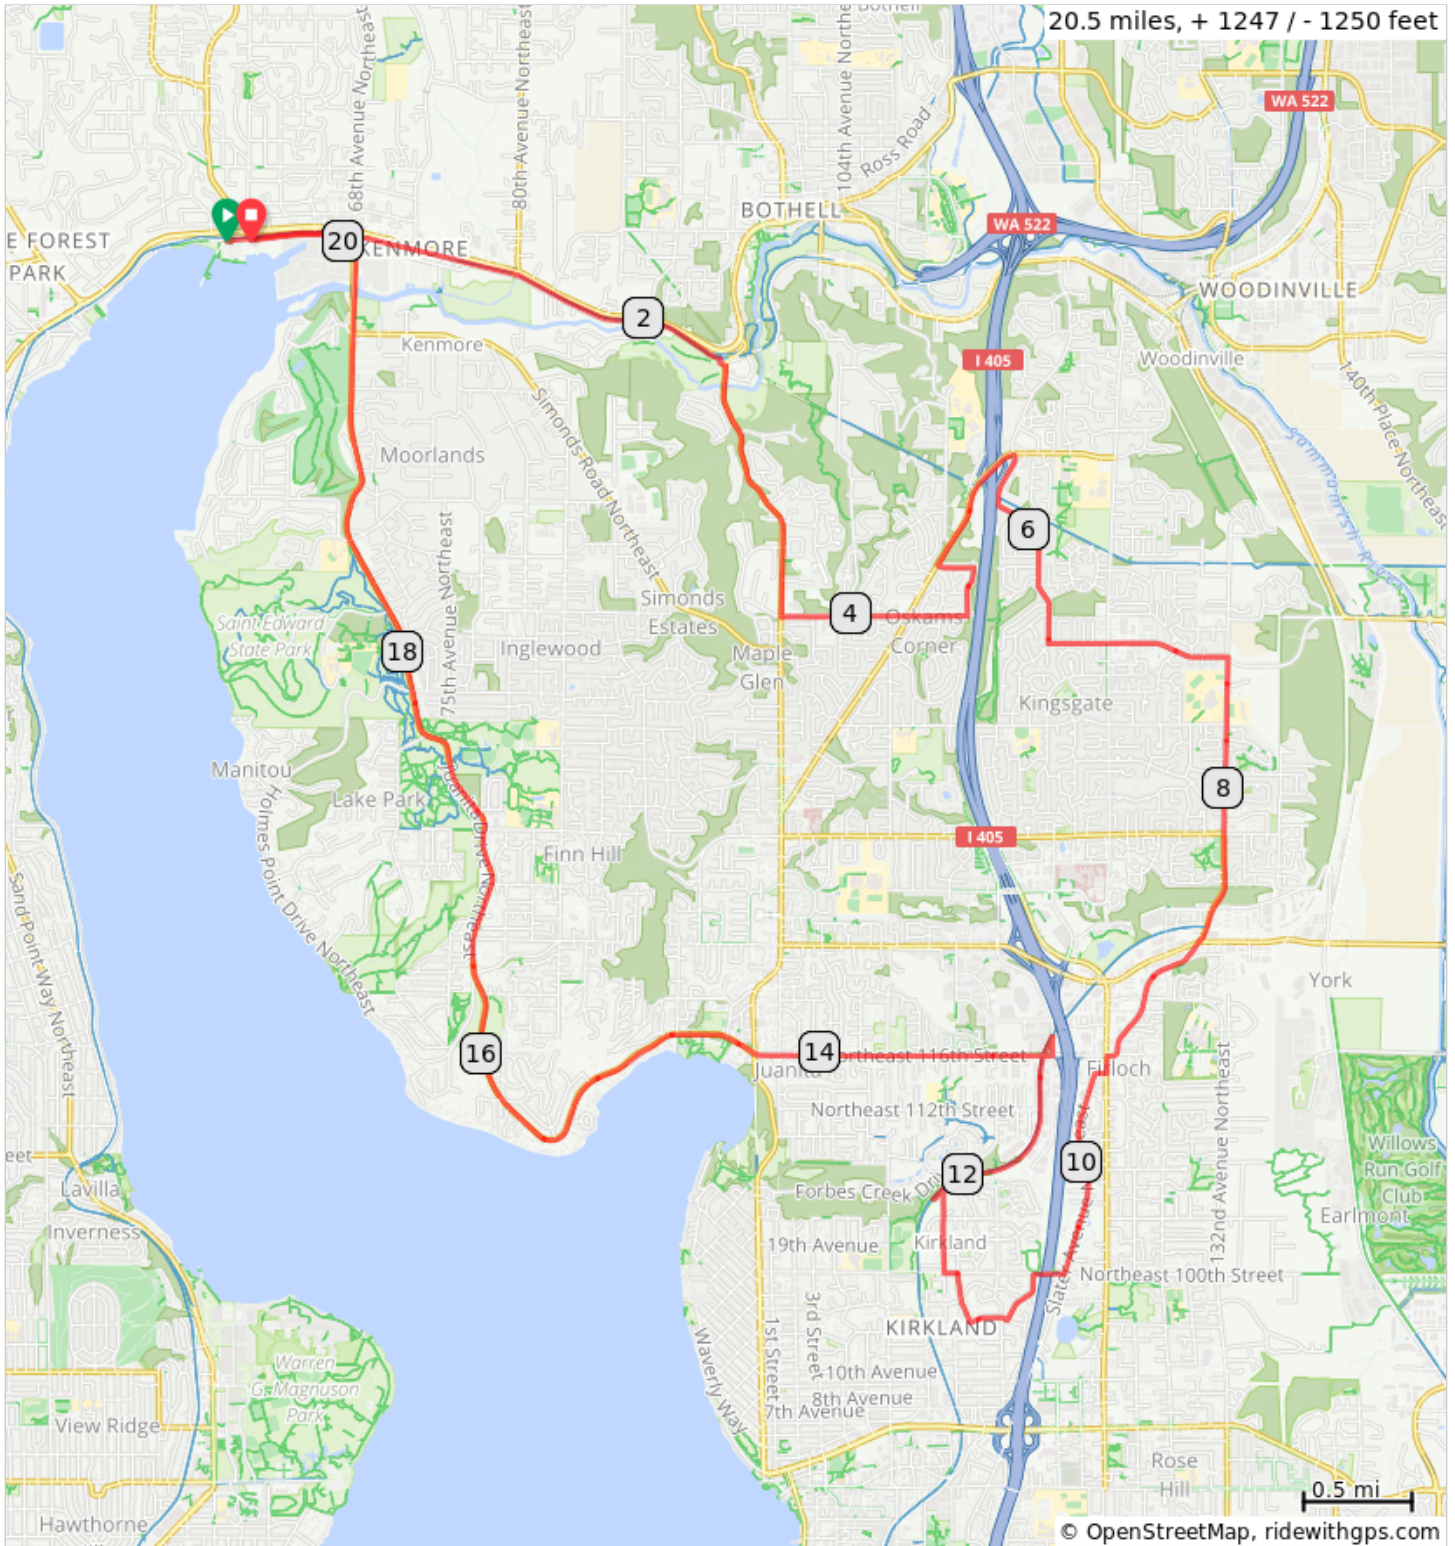

#1 Log Boom Nites

#1 Log Boom Nites

Dist	Type	Note	Next
0.0		Start of route	0.0
0.0		L onto 61st Ave NE	0.0
0.0		R onto Burke-Gilman Trail	2.4
2.4		R toward 96th Ave NE	0.1
2.4		R onto 96th Ave NE	0.2
2.6		Continue onto Waynita Way NE	0.5
3.1		Continue onto 100th Ave NE	0.5
3.7		L onto NE 145th St	0.9
4.5		L onto 114th Ave NE	0.2
4.7		L onto NE 149th St	0.2
4.9		R onto Juanita Woodinville Way NE	0.6
5.6		R onto 116th Ave NE	0.2
5.7		Continue onto NE 155th St	0.3
6.0		Continue onto NE 153rd St	0.0
6.0		R onto 119th Ave NE	0.5
6.6		L onto NE 144th St	0.6

6.6 miles. +435/-136 feet

Dist	Type	Note	Next
7.1		R onto 128th Ave NE	0.2
7.4		R onto 132nd Ave NE	1.3
8.7		Continue onto Slater Ave NE	0.7
9.4		Continue straight onto NE 116th St	0.0
9.4		L onto 124th Ave NE	0.1
9.5		R onto NE 115th Pl/Slater Ave NE	1.0
10.5		R at NE 100th St	0.1
10.7		L onto 117th Pl NE	0.3
10.9		R onto NE 95th St	0.3
11.2		Continue onto 112th Ave NE	0.1
11.3		L onto NE 100th St	0.1
11.4		R onto 111th Ave NE	0.4
11.8		Sharp R onto Cross Kirkland Corridor	1.0
12.9		R onto 120th Ave NE	0.1
13.0		R onto NE 116th St	1.4

6.4 miles. +226/-459 feet

Dist	Type	Note	Next
14.3		Continue onto NE Juanita Dr	5.2
19.6		Continue onto 68th Ave NE	0.4
20.0		L onto NE 175th St	0.5
20.5		End of route	0.0

7.5 miles. +453/-451 feet