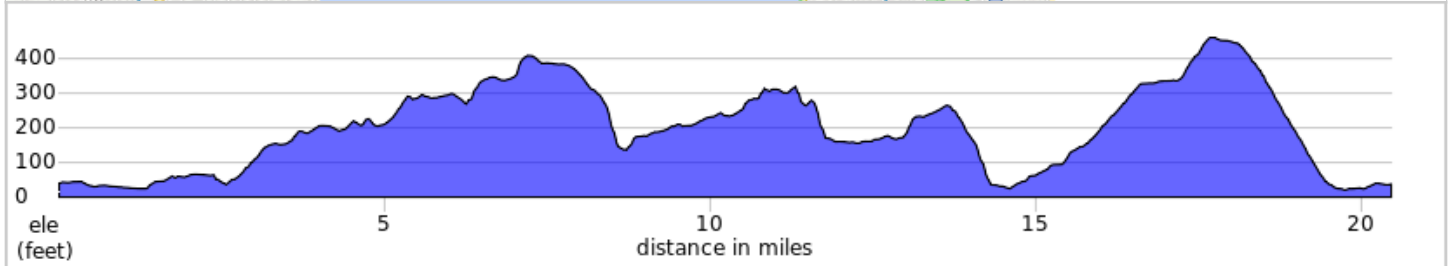

#1 Log Boom Nites

#1 Log Boom Nites

Dist	Type	Note	Next
0.0		Start of route	0.0
0.0		L onto 61st Ave NE	0.0
0.0		R onto Burke-Gilman Trail	2.4
2.4		R toward 96th Ave NE	0.1
2.4		R onto 96th Ave NE	0.2
2.6		Continue onto Waynita Way NE	0.5
3.1		Continue onto 100th Ave NE	0.5
3.7		L onto NE 145th St	0.9
4.5		L onto 114th Ave NE	0.2
4.7		L onto NE 149th St	0.2
4.9		R onto Juanita Woodinville Way NE	0.6
5.6		R onto 116th Ave NE	0.2
5.7		Continue onto NE 155th St	0.3
6.0		Continue onto NE 153rd St	0.0
6.0		R onto 119th Ave NE	0.5
6.6		L onto NE 144th St	0.6

6.6 miles. +435/-136 feet

Dist	Type	Note	Next
7.1		R onto 128th Ave NE	0.2
7.4		R onto 132nd Ave NE	1.3
8.7		Continue onto Slater Ave NE	0.7
9.4		Continue straight onto NE 116th St	0.0
9.4		L onto 124th Ave NE	0.1
9.5		R onto NE 115th Pl/Slater Ave NE	1.0
10.5		R at NE 100th St	0.1
10.7		L onto 117th Pl NE	0.3
10.9		R onto NE 95th St	0.3
11.2		Continue onto 112th Ave NE	0.1
11.3		L onto NE 100th St	0.1
11.4		R onto 111th Ave NE	0.4
11.8		Sharp R onto Cross Kirkland Corridor	1.0
12.9		R onto 120th Ave NE	0.1
13.0		R onto NE 116th St	1.4

6.4 miles. +226/-459 feet

Dist	Type	Note	Next
14.3		Continue onto NE Juanita Dr	5.2
19.6		Continue onto 68th Ave NE	0.4
20.0		L onto NE 175th St	0.5
20.5		End of route	0.0

7.5 miles. +453/-451 feet